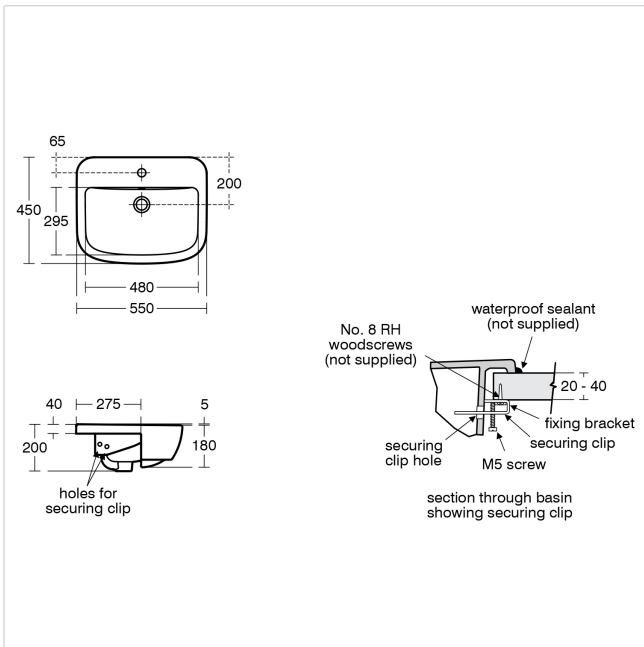

Accreditations

Water Label
WRAS

Tel: 0870 122 8822
Fax: 0870 122 8282
Email: info@idealspec.co.uk
Web: www.idealspec.co.uk

Date created: 29/04/2014