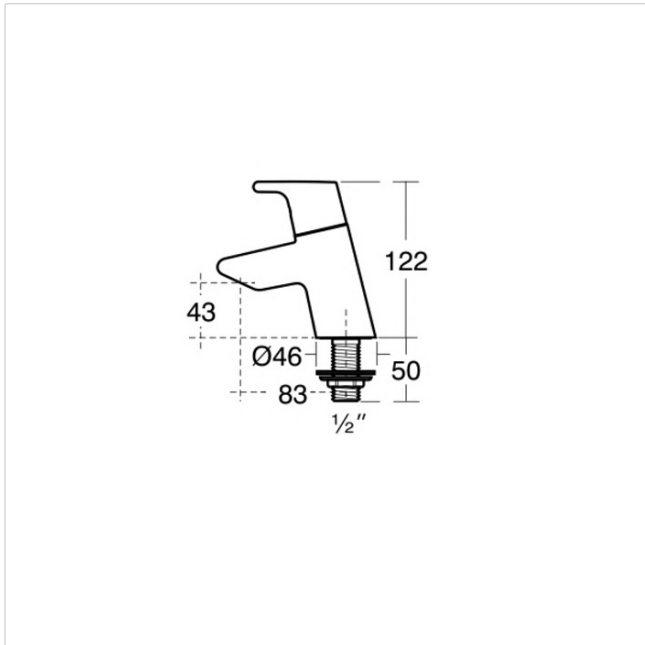

Designer

Robin Levien, RDI

Frequently used applications

General Healthcare	Hotels
Office	Public Building
Pubs and Clubs	Residential
Student Accommodation	

Tel: 0870 122 8822
Fax: 0870 122 8282
Email: info@idealspec.co.uk
Web: www.idealspec.co.uk

Date created:22/01/2014