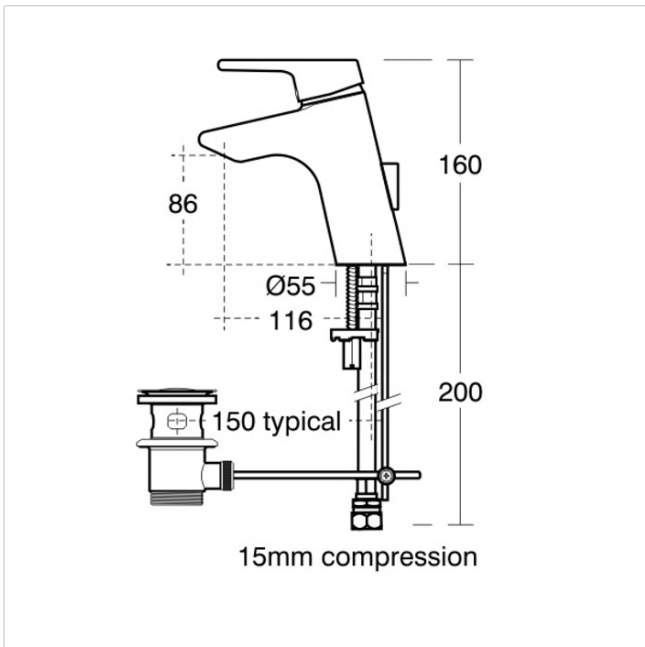

Designer

Robin Levien, RDI

Frequently used applications

General Healthcare	Hotels
Office	Public Building
Pubs and Clubs	Residential
Student Accommodation	

Accreditations

Water Label
WRAS

Tel: 0870 122 8822
Fax: 0870 122 8282
Email: info@idealspec.co.uk
Web: www.idealspec.co.uk

Date created:22/01/2014