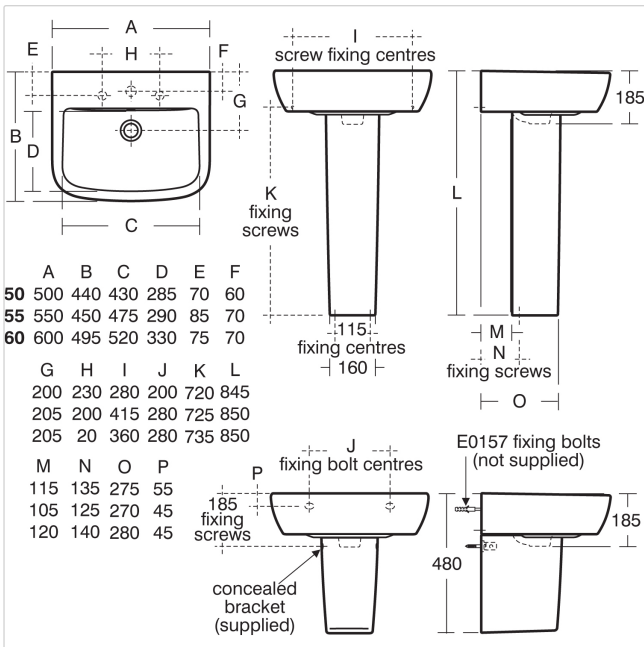

Designer

Robin Levien, RDI

Frequently used applications

- General Healthcare
- Hotels
- Office
- Public Building
- Pubs and Clubs
- Residential
- Student Accommodation

Accreditations

Water Label
WRAS

Tel: 0870 122 8822
Fax: 0870 122 8282
Email: info@idealspec.co.uk
Web: www.idealspec.co.uk

Date created: 29/04/2014