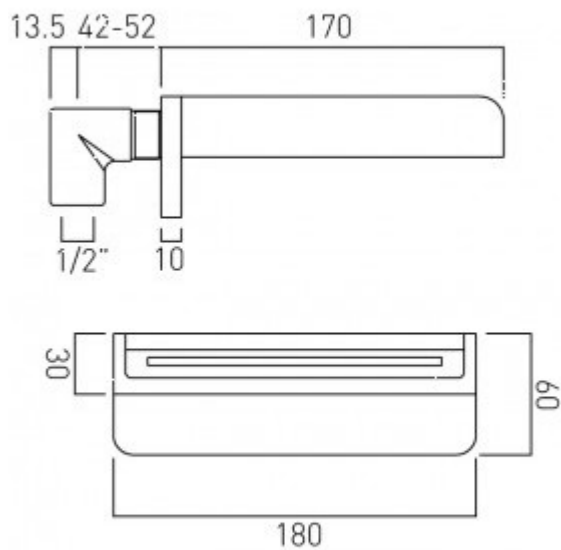

technical drawing

description:

waterfall bath spout
wall mounted
1/2" x 44mm threaded connection

finishes:

chrome

minimum operating pressure: 1.0 bar MP

guarantee:

12 year guarantee