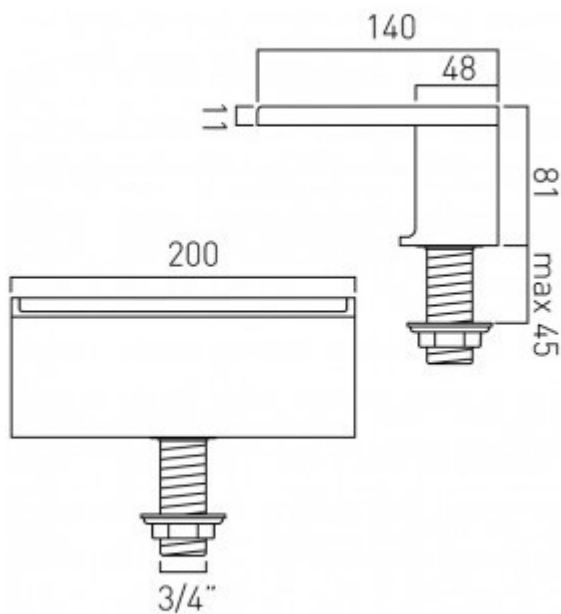

technical drawing

**description:**

waterfall bath spout  
deck mounted

**finishes:**

chrome

**minimum operating pressure:** 1.5 bar MP

**guarantee:**

12 year guarantee