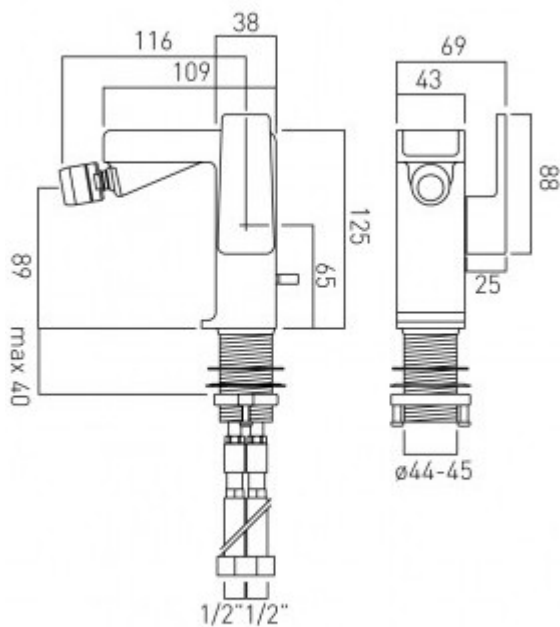

technical drawing

**description:**

progressive mono bidet mixer  
single lever  
deck mounted  
with pop-up waste  
ceramic cartridge SYN-CART/A

**finishes:**

chrome

**minimum operating pressure:** 0.5 bar LP