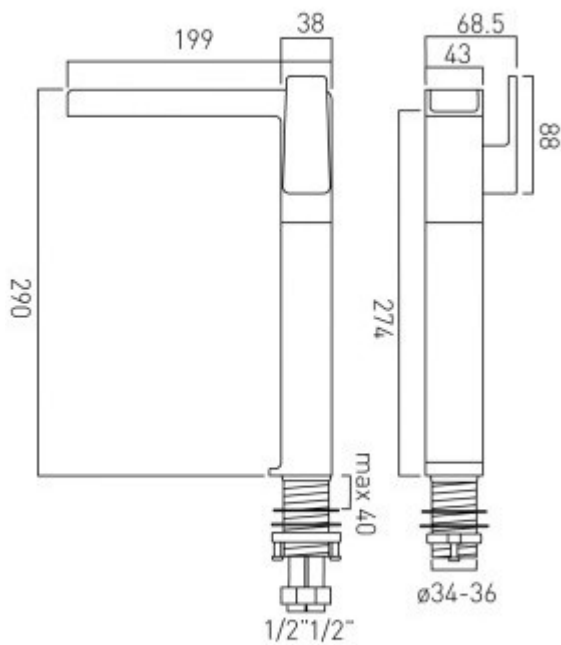

## Technical sheet: SYN-100E/CC-C/P

### technical drawing

### description:

progressive extended mono basin mixer  
with waterfall spout  
single lever  
deck mounted  
smooth bodied  
with clic-clac waste  
ceramic cartridge SYN-CART/A

### finishes:

chrome

minimum operating pressure: 0.2 bar LP

**Eco** flow regulator: flow regulator fitted as standard