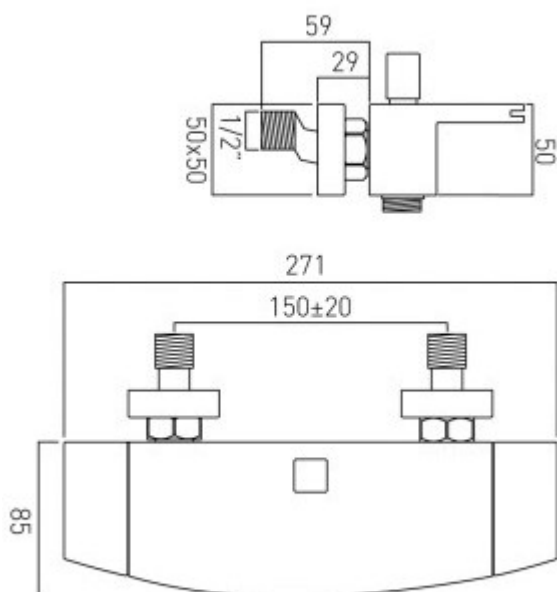

technical drawing

description:

exposed bath shower mixer
wall mounted
1/4 turn ceramic disc valves
cold ceramic cartridge SUM-137/VALVE-CL
hot ceramic cartridge SUM-137/VALVE-HT

finishes:

chrome

minimum operating pressure: 0.5 bar LP