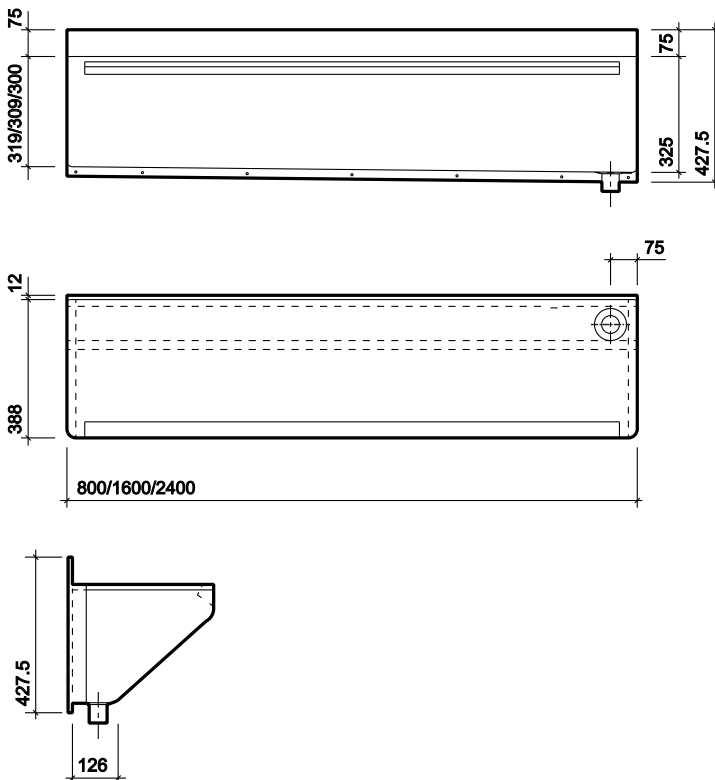

scrub-up trough SU H1/2/3

easy clean fully radiused internal corners

Scrub-up trough 800mm (RH outlet illustrated)

to specify/order:

Please use the eight character reference shown below.

scrub-up trough

800 x 400 x 427.5mm, trap shroud, fixing bracket, bottom outlet for waste, satin polish finish:

RH outlet, SU H 1 **PS9120SS**
LH outlet, SU H 1 **PS9220SS**

1600 x 400 x 427.5mm, waste, trap shroud, fixing bracket, satin polish finish, bottom outlet for waste:

Right hand outlet, SU H 2 **PS9121SS**
Left hand outlet, SU H 2 **PS9221SS**

2400 x 400 x 427.5mm, waste, trap shroud, fixing bracket, satin polish finish, bottom outlet for waste:

Right hand outlet, SU H 3 **PS9122SS**
Left hand outlet, SU H 3 **PS9222SS**

brassware

Please refer to the brassware section.

fixings

Wall mounted with joggle strip brackets (supplied). Earthing terminal fitted.

All measurements shown are in millimetres. Drawing sizes are not to scale.

Lawton Road, Alsager, Stoke-on-Trent ST7 2DF, UK
Tel: +44(0) 1270 879777 Fax: +44(0) 1270 873864
www.twyfordbathrooms.com UK Technical Helpline Tel: 0844 412 5921 Fax: 0844 412 5922