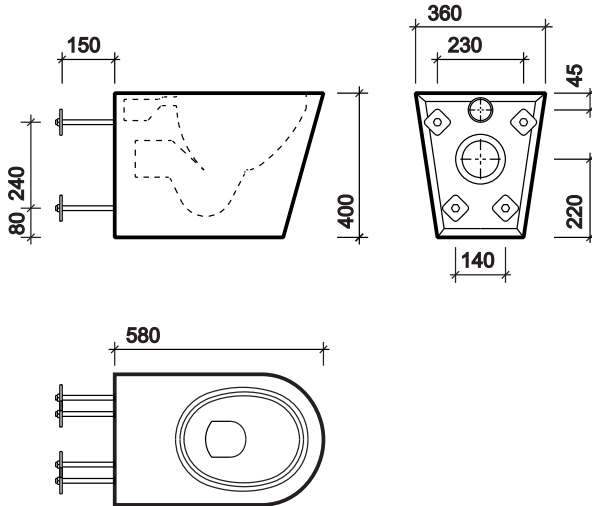

### btw wc pan, floor standing

360 x 580 x 400mm, HO  
satin polish finish **PS8301SS**

360 x 580 x 400mm, HO, with seat and cover  
satin polish finish, **PS8302SS**

Concealed cistern, complete with fittings,  
including chrome plated lever and flushbend  
SSIO 6 litre **CX9560XX**  
BSIO 6 litre **CX9561XX**

### material

Stainless steel type 304 to EN 1 4401 or SS2333,  
AFNOR Z 6 CN 18-09, BS 304S31.  
2.0mm steel thickness.

### fixings

Bolt fixings to a duct wall.

All measurements shown are in millimetres. Drawing sizes are not to scale. Image shown is ring only, where as product spec. is seat and cover.

Lawton Road, Alsager, Stoke-on-Trent ST7 2DF, UK  
Tel: +44(0) 1270 879777 Fax: +44(0) 1270 873864  
www.twyfordbathrooms.com UK Technical Helpline Tel: 0844 412 5921 Fax: 0844 412 5922