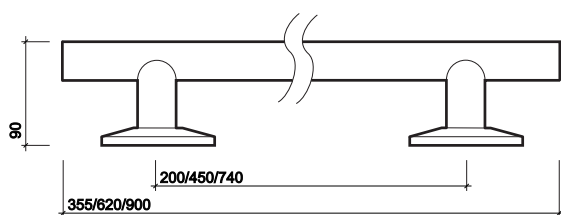

support items

smart and practical rails in
stainless steel available in 3 sizes

Grab rails 355, 620 & 900mm

grab rail

Grab rail 355mm long

SS6935SS

Grab rail 620mm long

SS6962SS

Grab rail 900mm long

SS6990SS

applications

All situations. Concealed fittings.

material - Stainless steel.

fixings Secure rail to wall using suitable fixings for wall structure.

All measurements shown are in millimetres. Drawing sizes are not to scale.