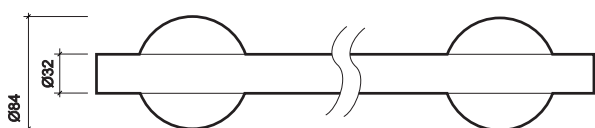

support items

smart and practical rails in
stainless steel available in 3 sizes

Grab rails 355, 620 & 900mm

grab rail

Grab rail 355mm long

SS6935SS

Grab rail 620mm long

SS6962SS

Grab rail 900mm long

SS6990SS

applications

All situations. Concealed fittings.

material - Stainless steel.

fixings Secure rail to wall using suitable fixings for wall structure.

All measurements shown are in millimetres. Drawing sizes are not to scale.