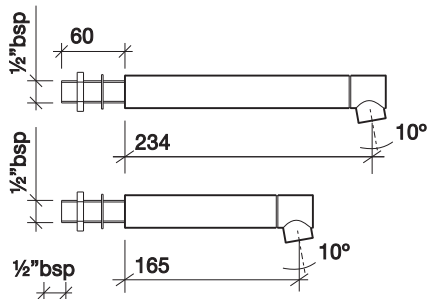

# sola infra red spouts

hygienic non touch operation  
anti theft proof  
HTM compliant

Sola wall mounted infra red spouts: 165mm and 234mm

Flow rates SF0165CP & SF0234CP											
Pressure (bar)	0.1	0.2	0.4	0.6	0.8	1.0	1.5	2.0	3.0	4.0	5.0
Flow Rate (l/min)	2.02	2.76	3.83	4.52	4.98	5.21	5.68	5.8	5.75	5.91	5.97

All measurements shown are in millimetres. drawing sizes are not to scale.  
to specify/order: Please use the 8 character reference shown above.

## wall mounted infra red spout, TMV3

165mm long **SF0165CP**  
\*\*HTM, 234mm long **SF0234CP**