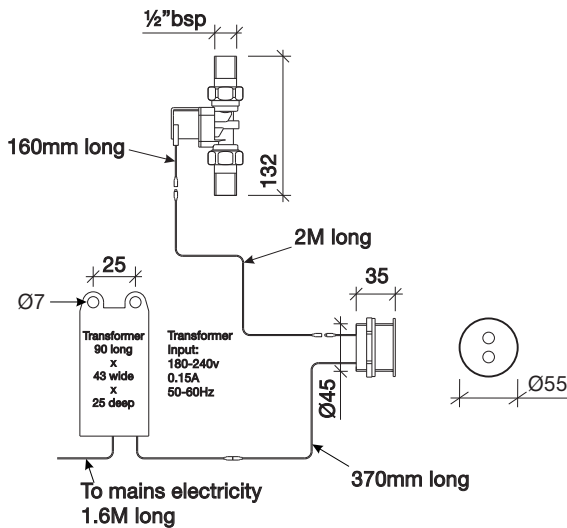

# sola infra red spouts

hygienic non touch operation  
anti theft proof  
HTM compliant

Sola wall mounted infra red spouts: 165mm and 234mm

Flow rates SF0165CP & SF0234CP											
Pressure (bar)	0.1	0.2	0.4	0.6	0.8	1.0	1.5	2.0	3.0	4.0	5.0
Flow Rate (l/min)	2.02	2.76	3.83	4.52	4.98	5.21	5.68	5.8	5.75	5.91	5.97

All measurements shown are in millimetres. drawing sizes are not to scale.  
to specify/order: Please use the 8 character reference shown above.

## wall mounted infra red spout, TMV3

165mm long **SF0165CP**  
\*\*HTM, 234mm long **SF0234CP**

## thermostatic mixing valve

\*TMV3 mixing valve - 15mm **SF1337XX**