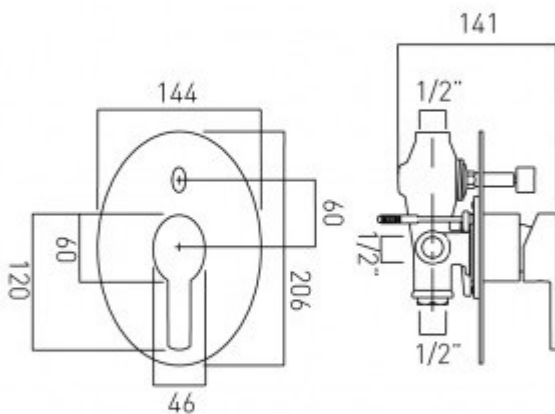

technical drawing

description:

concealed shower valve with diverter
single lever
wall mounted
ceramic cartridge CAR-K40A
2 x 1/2" inlets
2 x 1/2" outlets
min-max wall mount 75-95mm
optimum installation depth 85mm