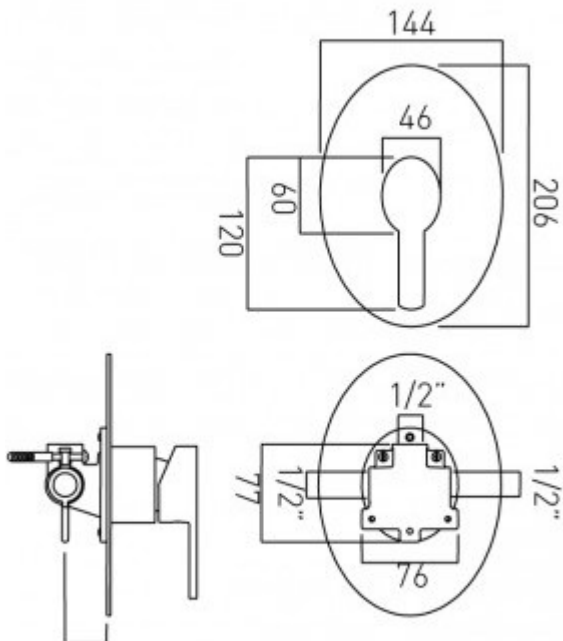

technical drawing

description:

concealed shower valve
single lever
wall mounted
ceramic cartridge CAR-K40A
2 x 1/2" inlets
1 x 1/2" outlet
min-max wall mount 55-85mm
optimum installation depth 70mm

finishes: