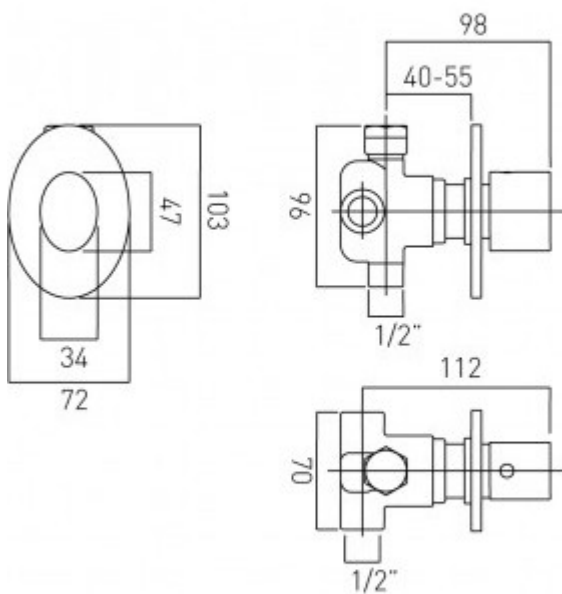

technical drawing

description:

concealed 2 way diverter valve
wall mounted
2 x 1/2" inlets
2 x 1/2" outlets
min-max wall mount 70-85mm

finishes:

chrome

minimum operating pressure: 1.0 bar MP

guarantee:

12 year guarantee