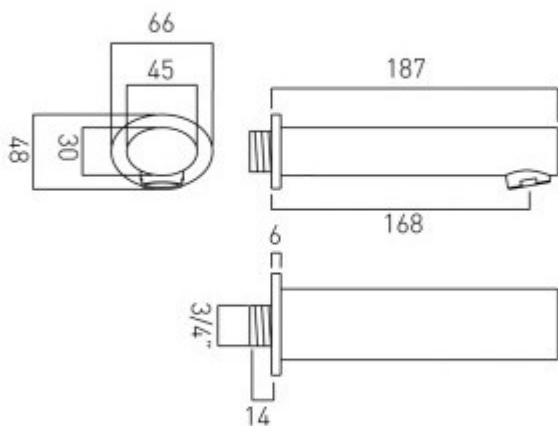

technical drawing

description:

bath spout
wall mounted
with water flow aerator
3/4" x 14mm threaded connections

finishes:

chrome

minimum operating pressure: 1.0 bar MP

guarantee:

12 year guarantee