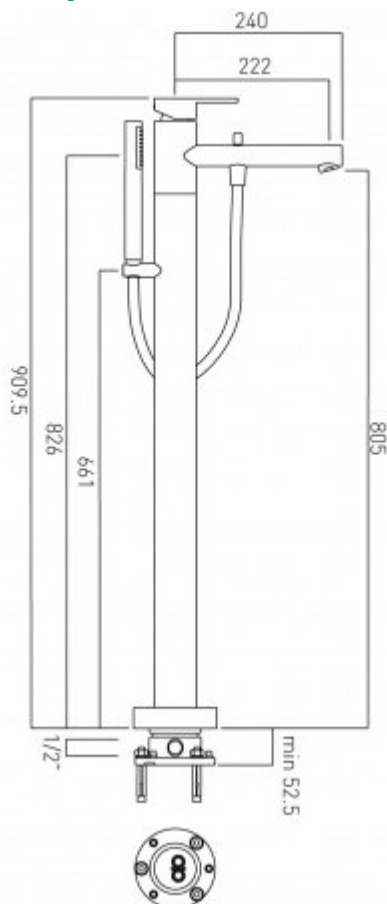

technical drawing

description:

bath shower mixer with shower kit
single lever
floor mounted
with water flow aerator
ceramic cartridge CAR-K40A
2 x 1/2" inlets

finishes:

chrome

minimum operating pressure: 3.0 bar HP

Eco flow regulator: FR-SHOWER/9-C/P

guarantee:

12 year guarantee

VADO wedmore road cheddar somerset england bs27 3eb

tel 01934 744466 fax 01934 744345 sales@vado-uk.com www.vado-uk.com