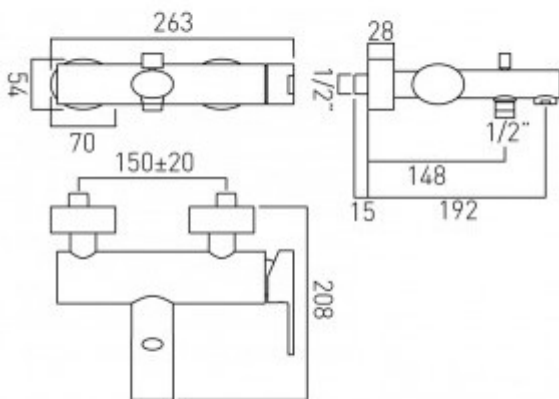

technical drawing

description:

exposed bath shower mixer
wall mounted
without shower kit
ceramic cartridge CAR-K35A
1/2" x 3/4" x 25mm eccentrics

finishes:

chrome

minimum operating pressure: 1.5 bar MP

ECO flow regulator: FR-SHOWER/9-C/P