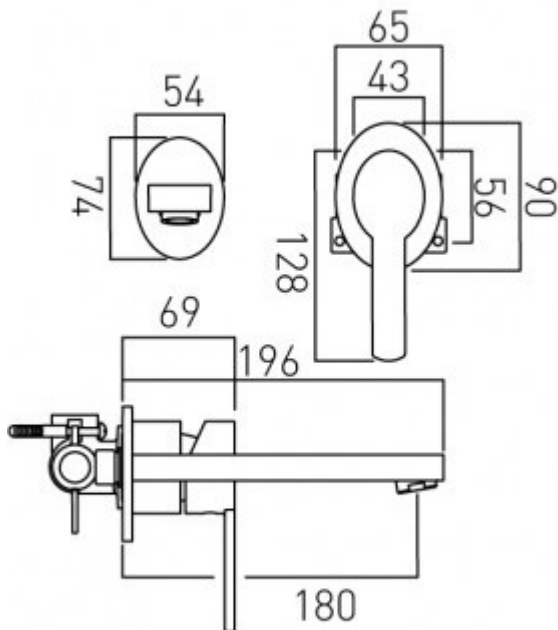

technical drawing

description:

2 hole basin mixer
single lever
wall mounted
with water flow aerator
ceramic cartridge CAR-K35A
2 x 1/2" inlets
1 x 1/2" outlet
min-max wall mount 50-70mm

finishes:

chrome

minimum operating pressure: 1.0 bar MP