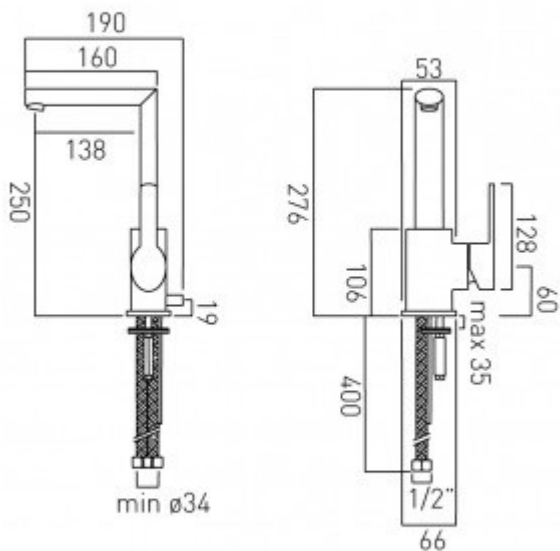

technical drawing

**description:**

mono basin mixer  
single lever  
deck mounted  
spout can swivel or be fixed  
with pop-up waste  
ceramic cartridge CAR-K35D

**finishes:**

chrome

**minimum operating pressure:** 1.0 bar MP