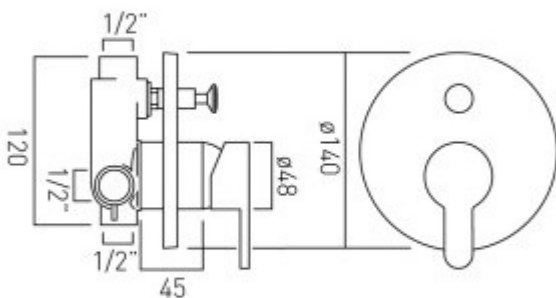

technical drawing

description:

concealed shower valve with diverter
single lever
wall mounted ceramic cartridge CAR-K40A
2 x 1/2" female inlets
2 x 1/2" female outlets
min-max wall mount 45-65mm
optimum installation depth 55mm