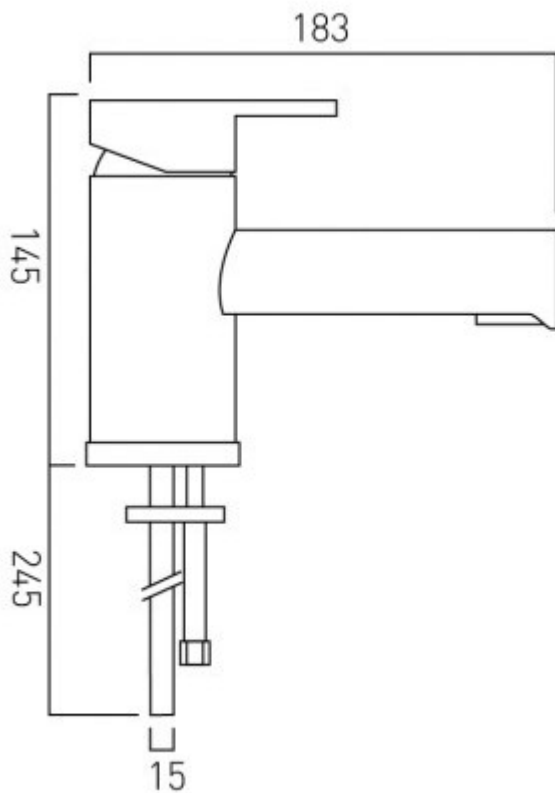

technical drawing

description:

mono bath filler
single lever
deck mounted
with water flow aerator
ceramic cartridge ST-212K
2 x 15mm x 300mm copper tail connections
deck mount drill hole diameter 44mm

finishes:

chrome

minimum operating pressure: 0.3 bar LP

guarantee:

12 year guarantee

VADO wedmore road cheddar somerset england bs27 3eb

tel 01934 744466 fax 01934 744345 sales@vado-uk.com www.vado-uk.com