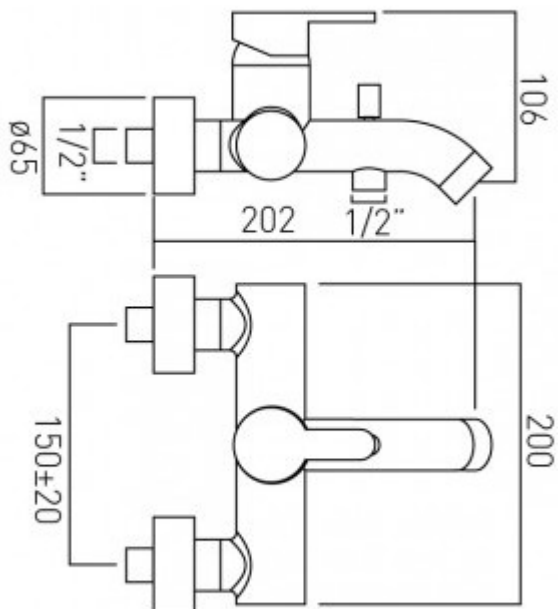

technical drawing

description:

exposed bath shower mixer
wall mounted
without shower kit
with water flow straightener
with water flow aerator
ceramic cartridge CAR-K40B
1/2" x 3/4" x 45mm eccentrics connections

finishes:

chrome

minimum operating pressure: 1.5 bar MP

Eco flow regulator: FR-SHOWER/9-C/P

guarantee:

12 year guarantee

VADO wedmore road cheddar somerset england bs27 3eb

tel 01934 744466 fax 01934 744345 sales@vado-uk.com www.vado-uk.com