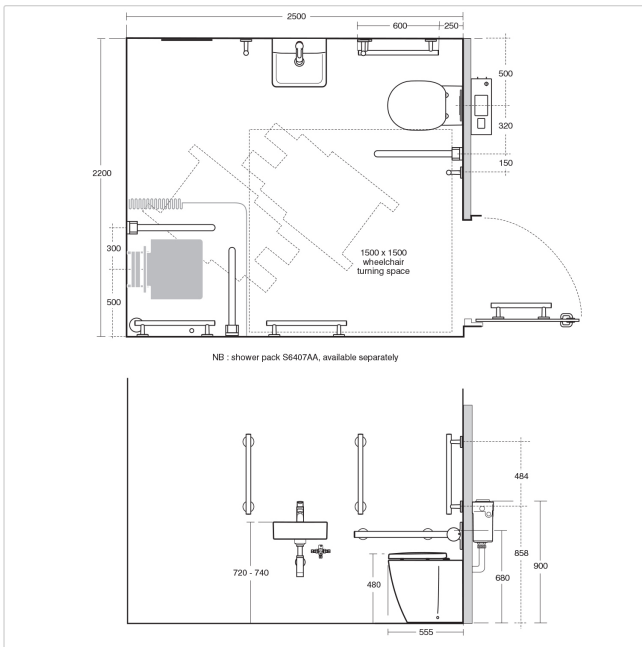

Frequently used applications

General Healthcare

Hotels

Residential

Tel: 0870 122 8822
Fax: 0870 122 8282
Email: info@idealspec.co.uk
Web: www.idealspec.co.uk