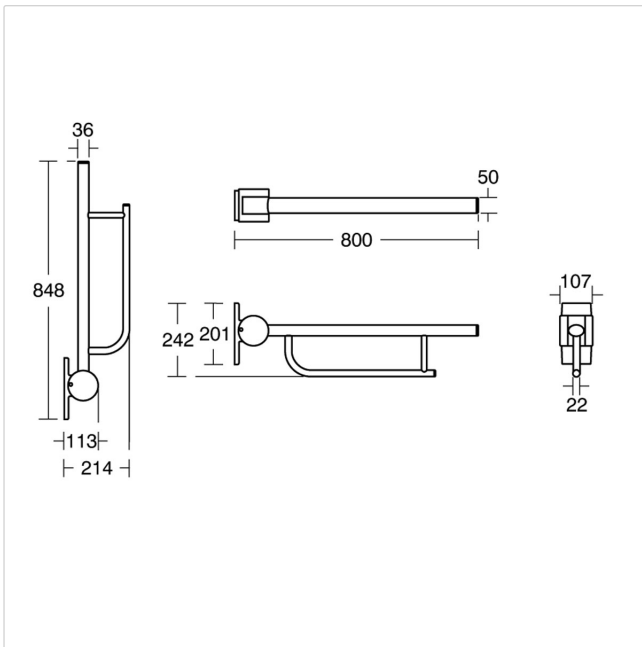

Contour 21 Hinged Arm Wall Support Rail 80cm -Doc M

Illustrated

S6360 Contour 21 hinged support rail 80 x 35mm diameter, Doc M Compliant

Configuration options

S6363 Toilet roll holder for Contour 21 hinged arm rail

Material

Aluminium

Weights

S6360 3.15KG

Colours

Blue (36)
White (AC)
Grey (LJ)
Stainless Steel Finish (MY)
Charcoal (RN)

Frequently used applications

Education	Factory
Hotels	Office
Public Building	Pubs and Clubs
Retail	Sports and Leisure

Features

DocM

*Armitage
Shanks*

Tel: 0870 122 8822
Fax: 0870 122 8282
Email: info@idealspec.co.uk
Web: www.idealspec.co.uk

Powered by
IdealSpec

Date created:19/02/2014