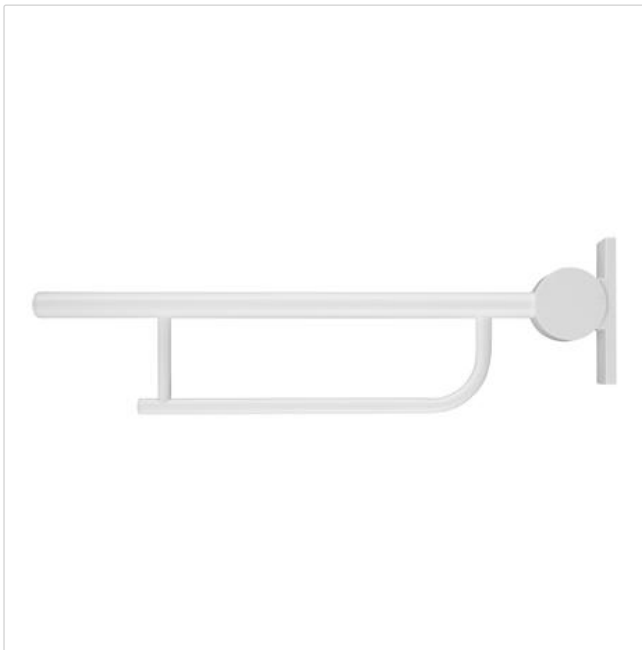

Contour 21 Hinged Arm Wall Support Rail 80cm -Doc M

Illustrated

S6360 Contour 21 hinged support rail 80 x 35mm diameter, Doc M Compliant

Configuration options

S6363 Toilet roll holder for Contour 21 hinged arm rail

Material

Aluminium

Weights

S6360 3.15KG

Colours

Blue (36)
White (AC)
Grey (LJ)
Stainless Steel Finish (MY)
Charcoal (RN)

Frequently used applications

Education	Factory
Hotels	Office
Public Building	Pubs and Clubs
Retail	Sports and Leisure

Features

DocM

*Armitage
Shanks*

Tel: 0870 122 8822
Fax: 0870 122 8282
Email: info@idealspec.co.uk
Web: www.idealspec.co.uk

Powered by
IdealSpec

Date created:19/02/2014