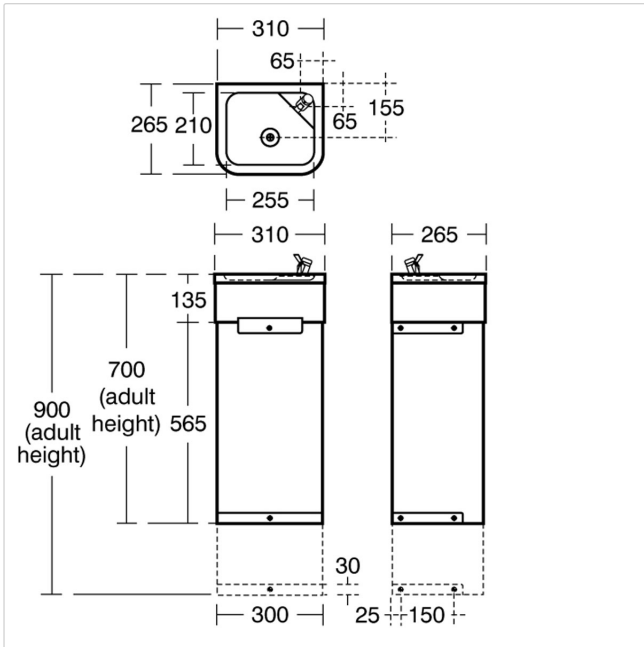

Purita Stainless Steel Drinking Fountain & Pedestal (700mm High)

Illustrated

S5451 Purita drinking fountain with wall fixed, floor standing pedestal 700mm high for junior use

Configuration options

Material

Steel

Weights

S5451 8.40KG

Colours

Stainless Steel (MY)

Special Notes

Purita drinking fountain with wall fixed floor standing pedestal 700mm high for junior use. Not for outside use.

Frequently used applications