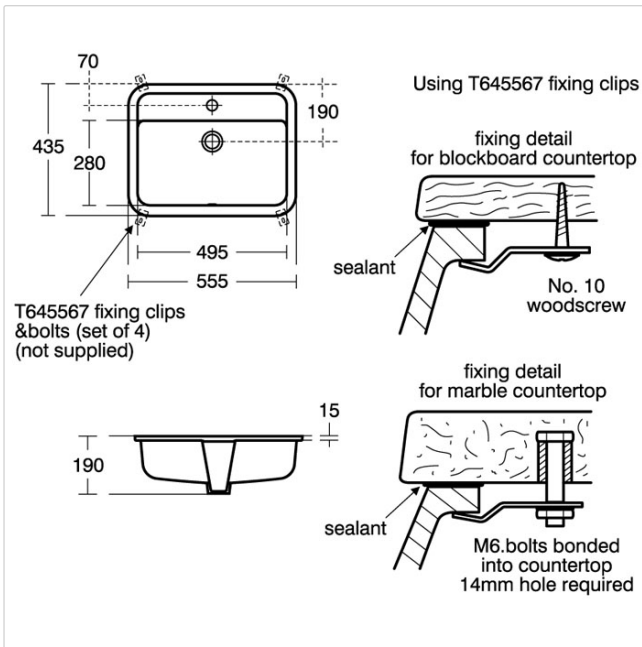

Contour 21 55cm Under Countertop Washbasin Tap Deck 1 Taphole & Overflow

Illustrated

- S2695** Contour 21 Rectangular 55cm under-counter washbasin with tap deck, 1 taphole & overflow
- A4852** Sensorflow 21 compact washbasin mounted spout integral sensor servicing valve and filter, copper tube inlets, mains
- S8722** Waste 1¼" brass strainer waste, 80mm slotted tail
- S8920** Trap 1¼" plastic resealing bottle, 75mm seal, multi-purpose outlet

Configuration options

- A4851** Sensorflow 21 compact washbasin mounted spout integral sensor servicing valve and filter, copper tube inlets, battery
- A4853** Sensorflow 21 compact washbasin mounted spout integral sensor servicing valve and filter, copper tube inlets, link

Material

Fine Fireclay

Weights

S2695	9.45KG
A4852	1.60KG
S8722	0.22KG
S8920	2.00KG

Colours

White (01)

Special Notes

This washbasin is not suitable for separate pillar taps. Washbasin mounted on underside of countertop using fixing clips provided. Joint sealed using waterproof sealant (not supplied).