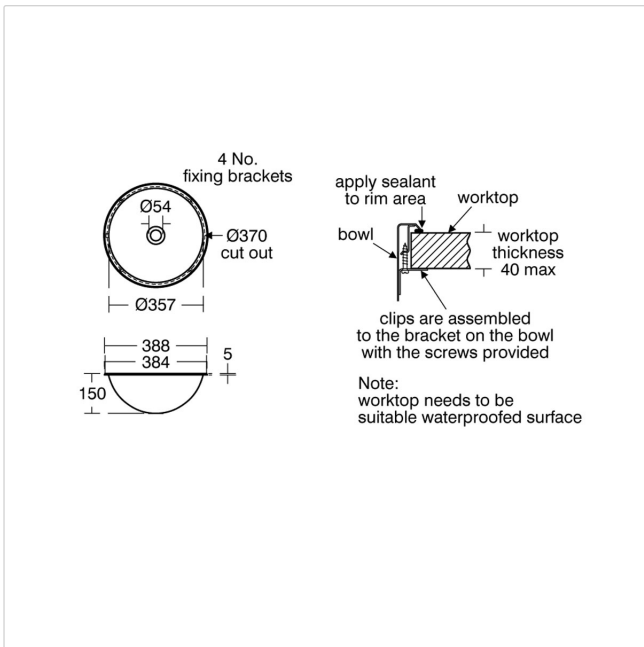

Weights

S2629	2.56KG
B8263	2.30KG
S8925	0.33KG

Standards

20 gauge stainless steel conforming to BS EN 10088:Part 2:2005

Colours

Stainless Steel (MY)

Special Notes

Washbasin supplied with earthing tag & mounted on or under countertop using fixings supplied. Consideration should be given to safe hot water delivery and the use of an appropriate temperature reduction device see A5900AA or Part G for guidance.

Frequently used applications

Factory	Office
Public Building	Pubs and Clubs
Retail	Sports and Leisure

Accreditations

Water Label
WRAS

Armitage Shanks

Tel: 0870 122 8822
Fax: 0870 122 8282
Email: info@idealspec.co.uk
Web: www.idealspec.co.uk

Date created:06/01/2014