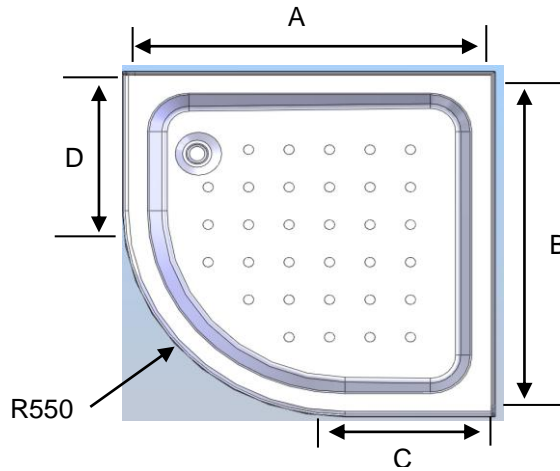

ALL DIMENSIONS ±2mm

**SQUARE TRAYS**

**4 UPSTAND**

TRAY SIZE	DIM A OVERALL	DIM B OVERALL	DIM C B/TWEEN UPSTAND
760x760	<b>778</b>	<b>778</b>	<b>760</b>
800x800	<b>818</b>	<b>818</b>	<b>800</b>
900x900	<b>918</b>	<b>918</b>	<b>900</b>

**RECTANGULAR TRAYS**

**4 UPSTAND**

TRAY SIZE	DIM A OVERALL	DIM B OVERALL	DIM C B/TWEEN UPSTAND	DIM D B/TWEEN UPSTAND
900x760	<b>918</b>	<b>778</b>	<b>760</b>	<b>900</b>
1000x800	<b>1018</b>	<b>818</b>	<b>800</b>	<b>1000</b>
1200x760	<b>1213</b>	<b>778</b>	<b>760</b>	<b>1195</b>
1200x800	<b>1213</b>	<b>820</b>	<b>798</b>	<b>1195</b>

ALL DIMENSIONS ±2mm

**QUADRANT TRAYS**

TRAY SIZES	DIM A OVERALL	DIM B B/TWEEN UPSTAND/ W/GUARD	DIM C	DIM D
800x800	824	800	274	274
900x900	924	900	374	374
900x1200 L/H	1226	1200	674	374
900x1200 R/H	1226	1200	674	374