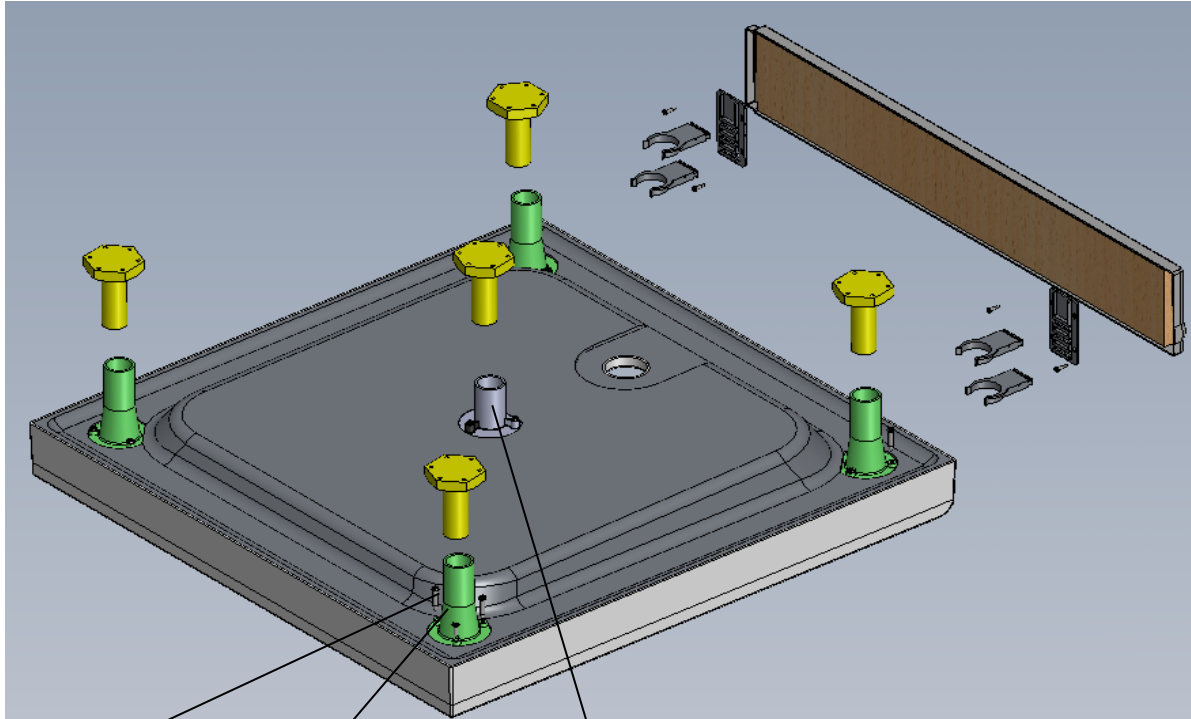

PRODUCTS	SCREWPACKS	INSTRUCTION LEAFLETS	PANEL PART NUMBER
<b><u>SQUARE TRAYS</u></b>			
YD763 (760)	80273	71331	30032 x 1
YD764 (760)	80272	71331	30032 x 2
YD803 (800)	80273	71331	30033 x 1
YD804 (800)	80272	71331	30033 x 2
YD903 (900)	80273	71331	30034 x 1
YD904 (900)	80272	71331	30034 x 2
<b><u>RECTANGULAR TRAYS</u></b>			
YD973 (900x760)	80273	71331	30034 x 1
YD974 (900x760)	80272	71331	30032 + 30034
YD183 (1000x800)	80275	71332	30047 x 1
YD184 (1000x800)	80274	71332	30048 + 30033
YD123 (1200x760)	80275	71332	30035 x 1
YD124 (1200x760)	80274	71332	30035 + 30032
YD1283 (1200x800)	80275	71332	30035 x 1
YD1284 (1200x800)	80274	71332	30035 + 30033
<b><u>QUADRANT TRAYS</u></b>			
YDQ80 (800)	80273	71333	30042 x 1
YDQ90 (900)	80273	71333	30043 x 1
YDQ12L/R (1200)	80419	71333	30041 x 1
<b><u>PENTAGON TRAYS</u></b>			
YDP90 (900)	80426	71334	30044 x 1
<b><u>WALK-IN TRAY</u></b>			
YDW15 (1500)	80309	71043	30046 x 1

**NOTE:- QUANTITIES OF FEET MAY VARY DEPENDING ON STYLE AND SIZE OF TRAY**

LEG FIXING SCREW  
(FACTORY FITTED)  
60140

OUTER LEG  
(FACTORY FITTED)  
50195

INNER LEG  
(FACTORY FITTED)  
50194

FLOOR FIXING SCREW  
60139

FOOT  
(INSTALLER FITTED)  
50193

PANEL SCREW  
60138

PANEL BRACKET  
(INSTALLER FITTED)  
50237

\* = COLOUR SPECIFIC PART

OPELLA TRAP  
PRODUCT CODE  
ZB36315DB

ALL DIMENSIONS ±2mm

**SQUARE TRAYS**

**3 UPSTAND**

ALL DIMENSIONS ±2mm

**SQUARE TRAYS**

**4 UPSTAND**

TRAY SIZE	DIM A OVERALL	DIM B OVERALL	DIM C B/TWEEN UPSTAND
760x760	<b>778</b>	<b>778</b>	<b>760</b>
800x800	<b>818</b>	<b>818</b>	<b>800</b>
900x900	<b>918</b>	<b>918</b>	<b>900</b>