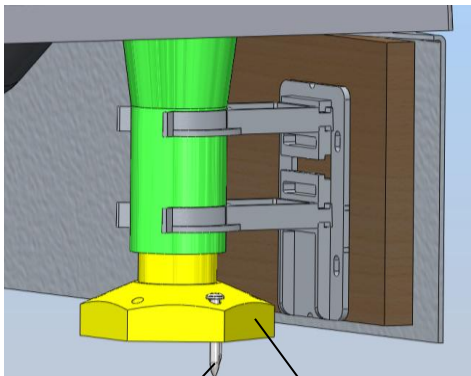

PRODUCTS	SCREWPACKS	INSTRUCTION LEAFLETS	PANEL PART NUMBER
<b><u>SQUARE TRAYS</u></b>			
YD763 (760)	80273	71331	30032 x 1
YD764 (760)	80272	71331	30032 x 2
YD803 (800)	80273	71331	30033 x 1
YD804 (800)	80272	71331	30033 x 2
YD903 (900)	80273	71331	30034 x 1
YD904 (900)	80272	71331	30034 x 2
<b><u>RECTANGULAR TRAYS</u></b>			
YD973 (900x760)	80273	71331	30034 x 1
YD974 (900x760)	80272	71331	30032 + 30034
YD183 (1000x800)	80275	71332	30047 x 1
YD184 (1000x800)	80274	71332	30048 + 30033
YD123 (1200x760)	80275	71332	30035 x 1
YD124 (1200x760)	80274	71332	30035 + 30032
YD1283 (1200x800)	80275	71332	30035 x 1
YD1284 (1200x800)	80274	71332	30035 + 30033
<b><u>QUADRANT TRAYS</u></b>			
YDQ80 (800)	80273	71333	30042 x 1
YDQ90 (900)	80273	71333	30043 x 1
YDQ12L/R (1200)	80419	71333	30041 x 1
<b><u>PENTAGON TRAYS</u></b>			
YDP90 (900)	80426	71334	30044 x 1
<b><u>WALK-IN TRAY</u></b>			
YDW15 (1500)	80309	71043	30046 x 1

**NOTE:- QUANTITIES OF FEET MAY VARY DEPENDING ON STYLE AND SIZE OF TRAY**

LEG FIXING SCREW  
(FACTORY FITTED)  
60140

OUTER LEG  
(FACTORY FITTED)  
50195

INNER LEG  
(FACTORY FITTED)  
50194

FLOOR FIXING SCREW  
60139

FOOT  
(INSTALLER FITTED)  
50193

PANEL SCREW  
60138

PANEL BRACKET  
(INSTALLER FITTED)  
50237

\* = COLOUR SPECIFIC PART

OPELLA TRAP  
PRODUCT CODE  
ZB36315DB

ALL DIMENSIONS ±2mm

**SQUARE TRAYS**

**3 UPSTAND**