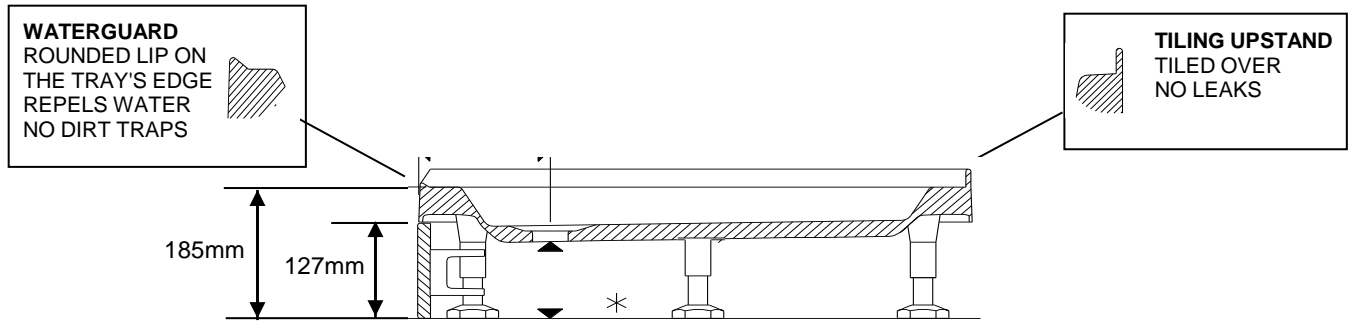

COMPATIBLE SHOWER ENCLOSURES FOR QUADRANTS AND PENTAGON

800 QUAD TRAY	CORAM PQD 80 CORAM 0QD 80 MOST 800mm QUADRANT ENCLOSURES (WITH A 520-524mm RADIUS)
900 QUAD TRAY	CORAM PQD 90 CORAM 0QD 90 MOST 900mm QUADRANT ENCLOSURES
1200X900 QUAD	CORAM PQD 12 AQUADART MARINO 1200X900 OFFSET QUADRANT
900 PENT TRAY	<table border="0"> <tr> <td>WILL FIT</td> <td>WILL NOT FIT</td> </tr> <tr> <td>CORAM PPE 90</td> <td>AQUADART GENOA PENTAGON 900</td> </tr> <tr> <td>CORAM OPE 90</td> <td>AQUADART TOLEDO PENTAGON 900</td> </tr> <tr> <td>AQUATA QUINTET 900</td> <td>AQUADART TURIN PENTAGON 900</td> </tr> <tr> <td>MANHATTAN M2 BROOKLYN 3 SIDED</td> <td>AQUALISA QUINTET PENTAGON 900</td> </tr> <tr> <td>MANHATTAN M3 PENTA</td> <td>JACUZZI / NIAGARA 950 PENTAGRA</td> </tr> <tr> <td>METROPOLITAN PENTA</td> <td>MATKI QUINTESSA</td> </tr> <tr> <td>TREVI CHIARA PENTAGON</td> <td></td> </tr> <tr> <td>TREVI TRIBUNE PENTAGON</td> <td></td> </tr> </table>

* SPACE UNDER TRAY FOR 50mm WATER SEAL TRAP (COMPLIANT WITH UK CODE OF PRACTICE BS EN 12056-2:2000 AND BUILDING REGS PART H)

TILING UPSTAND HEIGHTS
ALL 4 UPSTAND TRAYS = 20MM
ALL 3 UPSTAND, QUADRANTS AND PENTAGONS = 30MM

TRAY PANEL SUPPORT SYSTEM TRAP INCLUDED	TRAY CONFORMS TO BS6340 PART 5 & BS EN 251:2003 TRAY PROTECTED BY UK PATENTS 2318049 & 0327569.0 ACRYLIC - CAPPED ABS SKIN - CORATECH™ CELLULAR RESIN REINFORCEMENT HIGH IMPACT POLYSTYRENE SKIN - CHIPBOARD REINFORCED HT ADJUSTABLE - INJECTION MOULDED - FACTORY FITTED LEGS - INSTALLER FITTED FEET OPELLA TOP ACCESS COMBINED TRAP / WASTE 50mm WATER SEAL - 1 1/2" OUTLET - CHROME, DOMED TOP