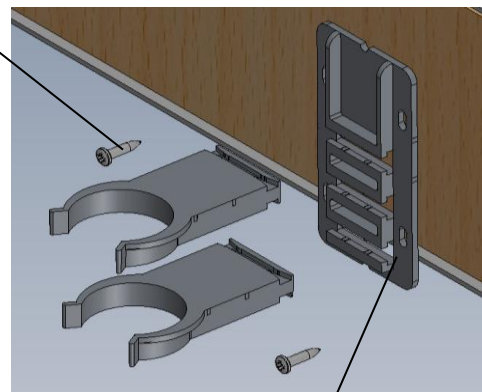

PRODUCTS	SCREWPACKS	INSTRUCTION LEAFLETS	PANEL PART NUMBER
<b><u>SQUARE TRAYS</u></b>			
YD763 (760)	80273	71331	30032 x 1
YD764 (760)	80272	71331	30032 x 2
YD803 (800)	80273	71331	30033 x 1
YD804 (800)	80272	71331	30033 x 2
YD903 (900)	80273	71331	30034 x 1
YD904 (900)	80272	71331	30034 x 2
<b><u>RECTANGULAR TRAYS</u></b>			
YD973 (900x760)	80273	71331	30034 x 1
YD974 (900x760)	80272	71331	30032 + 30034
YD183 (1000x800)	80275	71332	30047 x 1
YD184 (1000x800)	80274	71332	30048 + 30033
YD123 (1200x760)	80275	71332	30035 x 1
YD124 (1200x760)	80274	71332	30035 + 30032
YD1283 (1200x800)	80275	71332	30035 x 1
YD1284 (1200x800)	80274	71332	30035 + 30033
<b><u>QUADRANT TRAYS</u></b>			
YDQ80 (800)	80273	71333	30042 x 1
YDQ90 (900)	80273	71333	30043 x 1
YDQ12L/R (1200)	80419	71333	30041 x 1
<b><u>PENTAGON TRAYS</u></b>			
YDP90 (900)	80426	71334	30044 x 1
<b><u>WALK-IN TRAY</u></b>			
YDW15 (1500)	80309	71043	30046 x 1

**NOTE:- QUANTITIES OF FEET MAY VARY DEPENDING ON STYLE AND SIZE OF TRAY**

LEG FIXING SCREW  
(FACTORY FITTED)  
60140

OUTER LEG  
(FACTORY FITTED)  
50195

INNER LEG  
(FACTORY FITTED)  
50194

FLOOR FIXING SCREW  
60139

FOOT  
(INSTALLER FITTED)  
50193

PANEL SCREW  
60138

PANEL BRACKET  
(INSTALLER FITTED)  
50237

\* = COLOUR SPECIFIC PART

OPELLA TRAP  
PRODUCT CODE  
ZB36315DB

ALL DIMENSIONS ±2mm

**SQUARE TRAYS**

**3 UPSTAND**