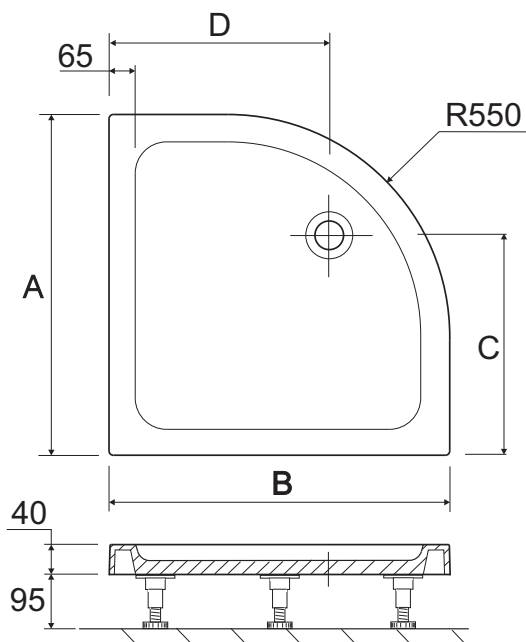

quadrant - flat top shower tray

- 800mm **TR6521WH**
- 900mm **TR6531WH**
- 1000mm **TR6541WH**

accessories

- Quadrant legset & panel kit **TR6011WH**
- 90mm high flow waste kit, chrome plated **SF8888XX**

applications

Commercial, Domestic, Education, Healthcare, Hotels and Leisure.

material

Tray: 2/2.5mm acrylic capped ABS, reinforced with limestone filled polyconcrete.

Panel: 2mm gloss UPVC (Unplasticized polyvinyl chloride).

colours

White WH.

fixings

All trays can be installed flat to floor, or used in conjunction with legset & panel kit (to be ordered separately). All fixings and instructions included.

Part Number	Description	A	B	C	D
TR6521WH	800 x 800 Flat Top Tray	810	810	500	500
TR6531WH	900 x 900 Flat Top Tray	910	910	600	600
TR6541WH	1000 x 1000 Flat Top Tray	1010	1010	700	700

all measurements shown are in millimetres. drawing sizes are not to scale.