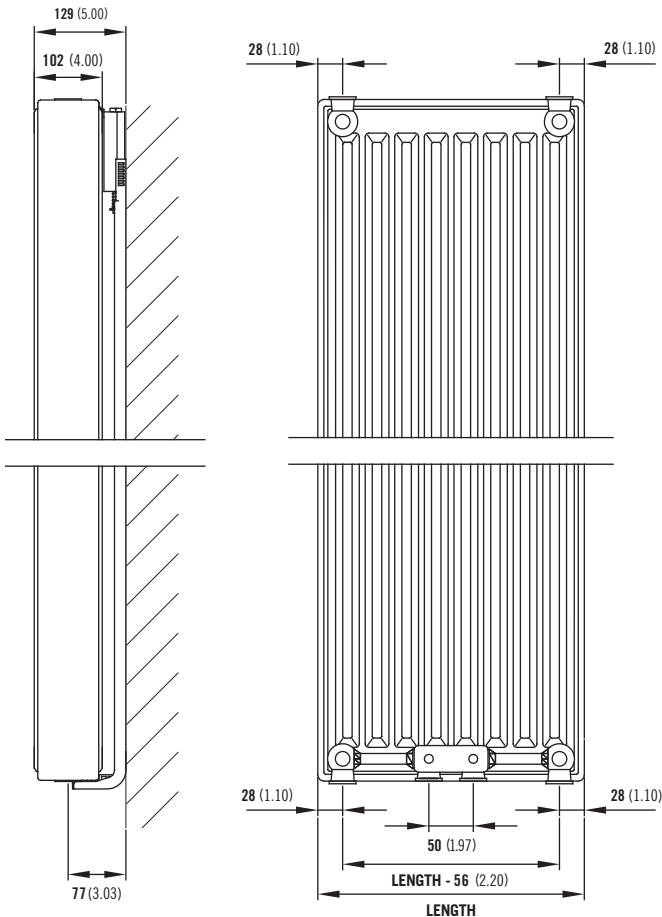

Planar Vertical wall mounting information

All dimensions in mm. Inches in brackets.

Comes complete with Stelrad's class leading safety bracket.