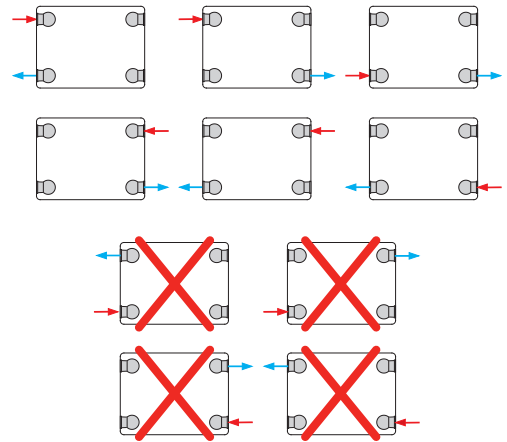

Planar Vertical mounting brackets

Height	H2		H3		H4		
	mm	in	mm	in	mm	in	
1800	70.87	70	2.75	830	43.89	1590	63.58
2000	78.74	70	2.75	930	47.83	1790	71.46
2200	86.61	70	2.75	1030	51.77	1900	79.33

Planar piping options