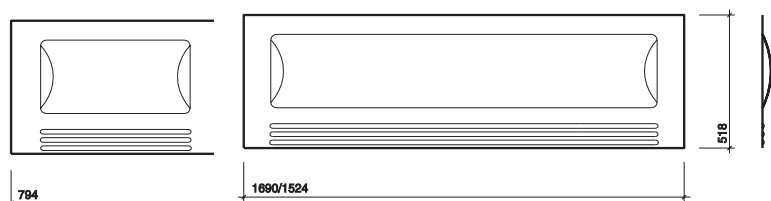

bath panels

the choice of panels allows the bath to work with different interior design themes

Omnifit bath panels

to specify/order:

Please use the eight character reference shown below.

omnifit

Front panel (for 1700mm baths) **PP2171WH**

Front panel (for 1524mm baths) **PP2175WH**

End panel
(for baths up to 800mm wide) **PP2172WH**

applications

Domestic. For baths up to 1700 x 700mm.

material

Moulded styrene 2mm thick.

colours

White WH.

fixings

Secured under bath rim using clips supplied with bath and screwed to timber blocks (not provided).

All measurements shown are in millimetres. Drawing sizes are not to scale.

Lawton Road, Alsager, Stoke-on-Trent ST7 2DF, UK
Tel: +44(0) 1270 879777 Fax: +44(0) 1270 873864
www.twyfordbathrooms.com UK Technical Helpline Tel: 0870 840 0437 Fax: 0870 840 0438