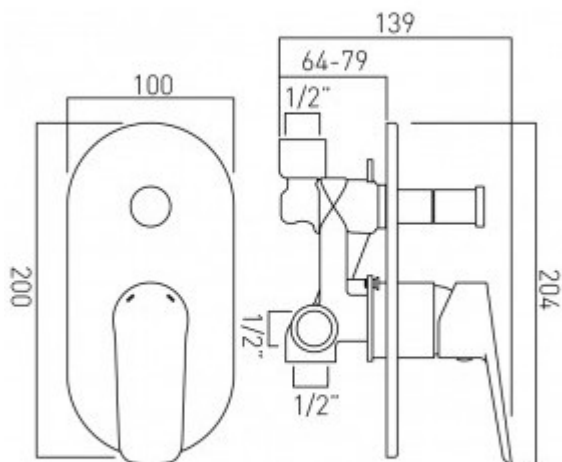

technical drawing

description:

concealed shower valve
with diverter
single lever
wall mounted
ceramic cartridge CAR-K35A
2 x 1/2" female inlets
2 x 1/2" female outlets
min-max wall mount 64-79mm
optimum installation depth 72mm