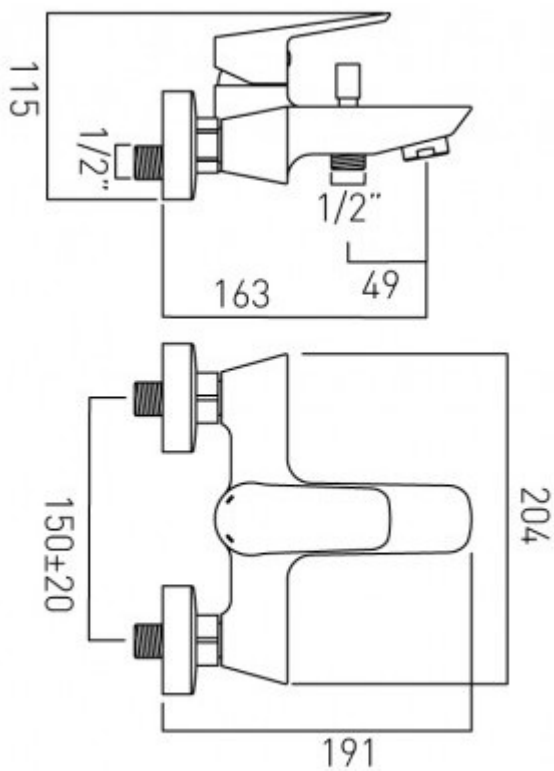

technical drawing

**description:**

exposed bath shower mixer  
single lever  
wall mounted  
without shower kit  
with water flow aerator  
ceramic cartridge CAR-K35B  
2 x 1/2" inlets  
1 x 1/2" shower outlet

**finishes:**

chrome

**minimum operating pressure:** 1.5 bar MP

**Eco flow regulator:** FR-SHOWER/9-C/P

**guarantee:**

12 year guarantee

VADO wedmore road cheddar somerset england bs27 3eb

tel 01934 744466 fax 01934 744345 sales@vado-uk.com www.vado-uk.com