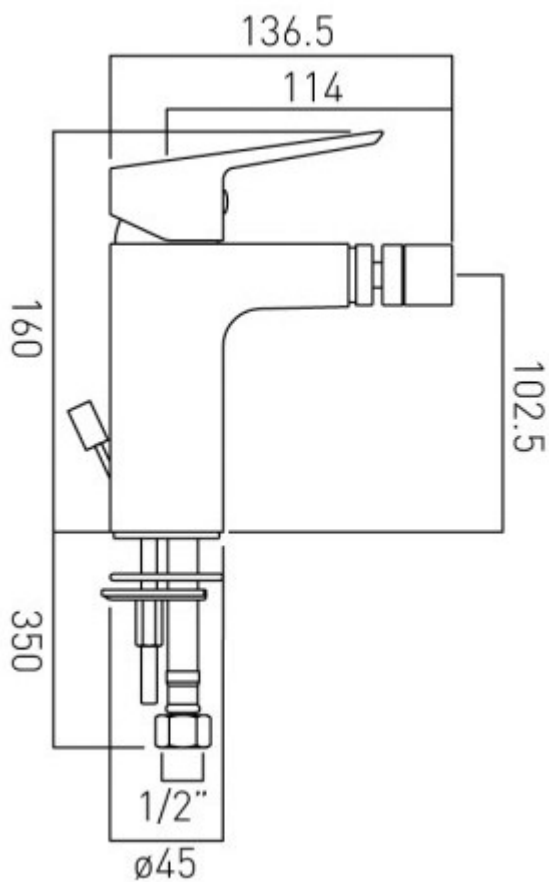

technical drawing

description:

mono bidet mixer
single lever
deck mounted
with pop-up waste
with water flow aerator
ceramic cartridge CAR-535/PHO
2 x 1/2" nut x 425mm flexipipe connections
deck mount drill hole diameter 34mm

finishes:

chrome

minimum operating pressure: 0.3 bar LP

ECO flow regulator: FR-100/5-PLA

guarantee:

12 year guarantee

VADO wedmore road cheddar somerset england bs27 3eb

tel 01934 744466 fax 01934 744345 sales@vado-uk.com www.vado-uk.com