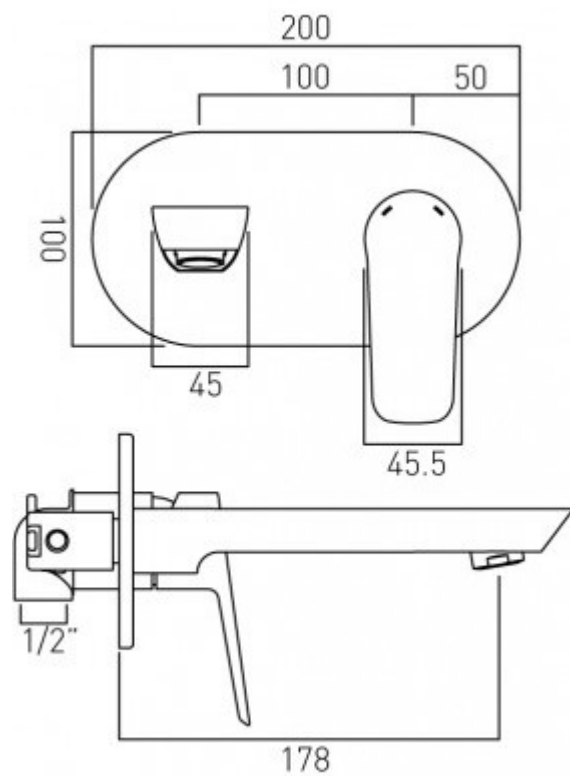

technical drawing

description:

2 hole basin mixer
single lever
wall mounted
with oval backplate
with water flow aerator
2 x 1/2" female inlets
ceramic cartridge CAR-K35A
min-max wall mount 48-58mm

finishes:

chrome

minimum operating pressure: 0.2 bar LP

Eco flow regulator: FR-100/5-PLA

guarantee:

12 year guarantee

VADO wedmore road cheddar somerset england bs27 3eb

tel 01934 744466 fax 01934 744345 sales@vado-uk.com www.vado-uk.com