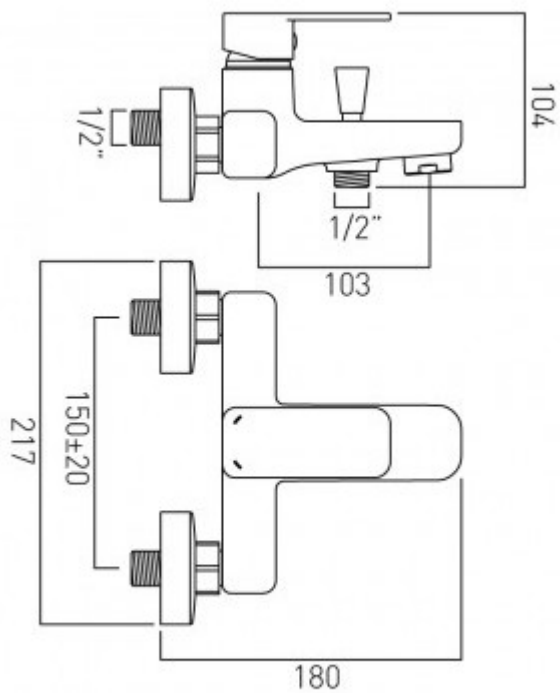

technical drawing

description:

exposed bath shower mixer
single lever
wall mounted
without shower kit
with water flow aerator
ceramic cartridge CAR-K35B
2 x 1/2" inlets
1 x 1/2" shower outlet

finishes:

chrome

minimum operating pressure: 1.5 bar MP

Eco flow regulator: FR-SHOWER/9-C/P

guarantee:

12 year guarantee

VADO wedmore road cheddar somerset england bs27 3eb

tel 01934 744466 fax 01934 744345 sales@vado-uk.com www.vado-uk.com