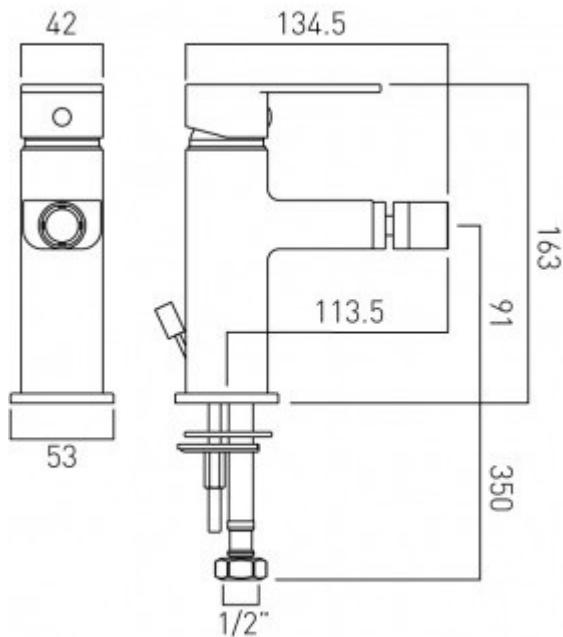

technical drawing

description:

mono bidet mixer
single lever
deck mounted
with pop-up waste
with water flow aerator
ceramic cartridge CAR-K35B
2 x 1/2" nut x 425mm flexipipe connections
deck mount drill hole diameter 34mm

finishes:

chrome

minimum operating pressure: 0.3 bar LP

Eco flow regulator: FR-100/5-PLA

guarantee:

12 year guarantee

VADO wedmore road cheddar somerset england bs27 3eb

tel 01934 744466 fax 01934 744345 sales@vado-uk.com www.vado-uk.com