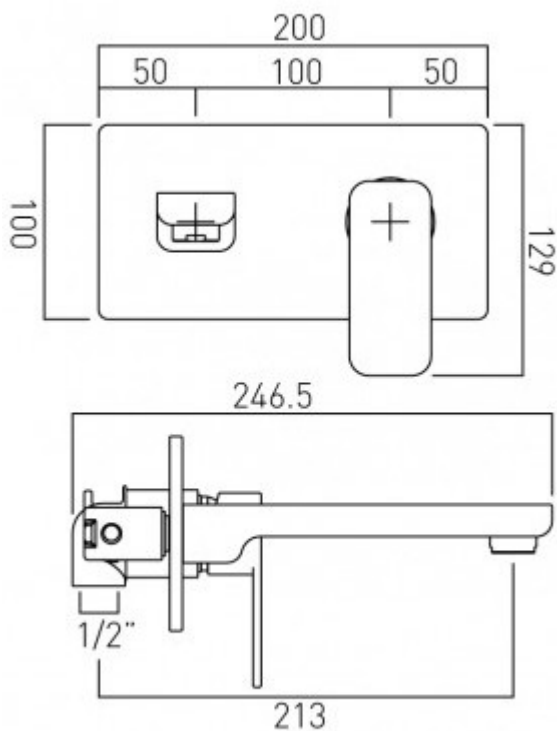

technical drawing

**description:**

2 hole basin mixer  
single lever  
wall mounted  
with rectangular backplate  
with water flow aerator  
ceramic cartridge CAR-K35A  
2 x 1/2" female inlets  
min-max wall mount 48-58mm

**finishes:**

chrome

**minimum operating pressure:** 0.2 bar LP

**Eco** flow regulator: FR-100/5-PLA

**guarantee:**

12 year guarantee

VADO wedmore road cheddar somerset england bs27 3eb

tel 01934 744466 fax 01934 744345 sales@vado-uk.com www.vado-uk.com