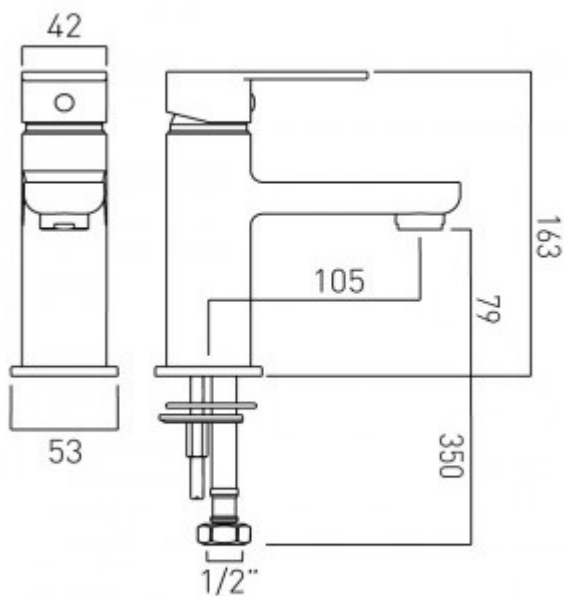

## Technical sheet: PHA-100/SB-C/P

### technical drawing

### description:

2 x 1/2" x 425mm flexipipe connections  
deck mount drill hole diameter 34mm

**finishes:**  
chrome

**minimum operating pressure:** 0.2 bar LP  
**Eco** flow regulator: FR-100/5-PLA

**guarantee:**  
12 year guarantee