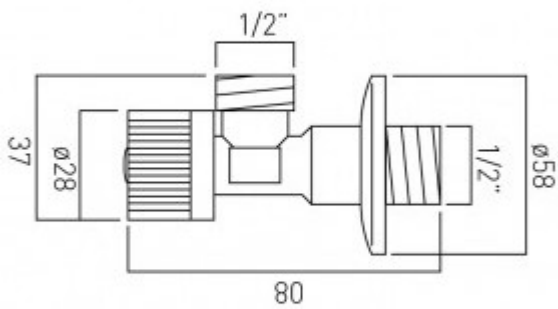

technical drawing

description:

angle valve
wall mounted
ceramic cartridge
1/2" male inlet
1/2" male outlet

finishes:

chrome

guarantee:

12 year guarantee

VADO wedmore road cheddar somerset england bs27 3eb