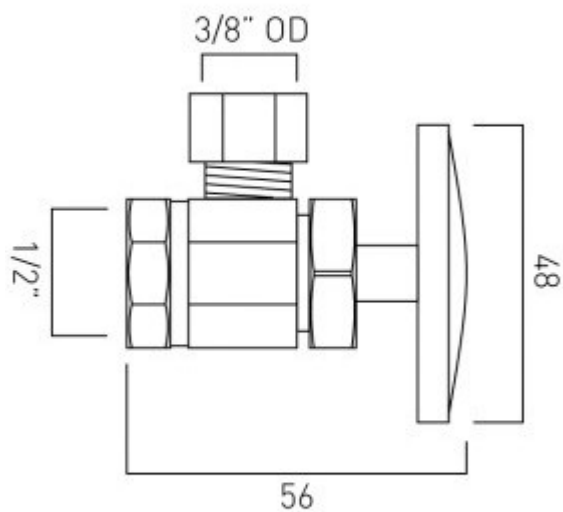

technical drawing

description:

american angle valve
wall mounted
1/2" female NPT inlet
3/8" male outlet/10mm compression outlet

finishes:

chrome

guarantee:

12 year guarantee

VADO wedmore road cheddar somerset england bs27 3eb