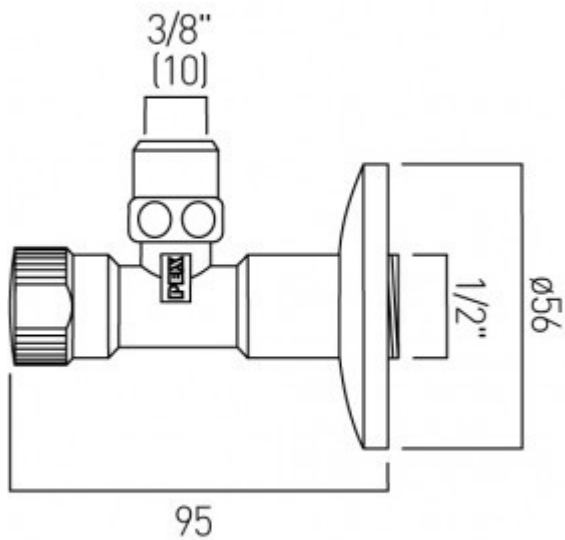

technical drawing

description:

angle valve
wall mounted
ceramic cartridge
1/2" inlet
10mm compression outlet

finishes:

chrome

guarantee:

12 year guarantee

VADO wedmore road cheddar somerset england bs27 3eb