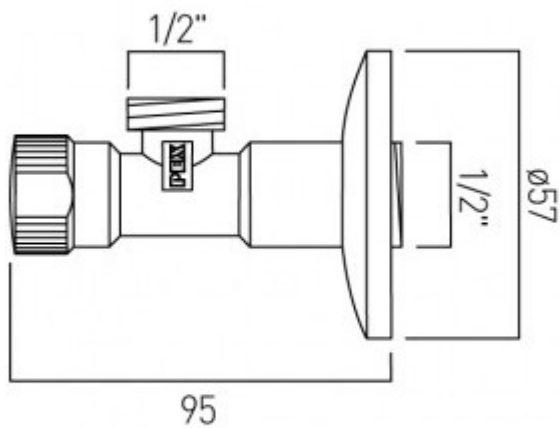

technical drawing

description:

angle valve
wall mounted
ceramic cartridge
1/2" male inlet
1/2" male outlet

finishes:

chrome

guarantee:

12 year guarantee

VADO wedmore road cheddar somerset england bs27 3eb