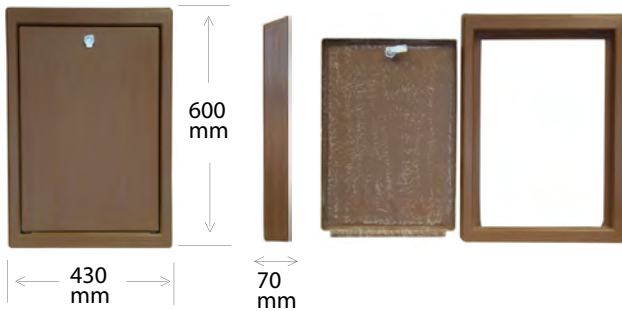

M35064 IS0016

The GRP overbox is screwed to the wall surrounding the existing recessed electric meter box
 ✓ White GRP ✓ Fixings supplied
 ✓ 485mm wide x 685mm high x 40mm deep (approx)

910019 IS5053

Oak Recessed Electric Meter Box Cover

910017 IS5051

Oak Recessed Gas Meter Box Cover

900017 IS5022

The woodgrain effect overbox is screwed to the inside of the current recessed meter box

✓ Teak coloured GRP ✓ Fixings supplied
 ✓ 430mm wide x 600mm high x 70mm deep (approx)

910020 IS5054

Sapele Recessed Electric Meter Box Cover

910018 IS5052

Sapele Recessed Gas Meter Box Cover

900016 IS5021

The woodgrain effect overbox is screwed to the inside of the current recessed meter box

✓ White GRP ✓ Fixings supplied
 ✓ 430mm wide x 600mm high x 70mm deep (approx)

The wooden overbox is screwed to the brickwork surrounding the current recessed meter box

✓ Oak or Sapele (mahogany species) ✓ Fixings supplied
 ✓ 478mm wide x 661mm high x 110mm deep (approx)