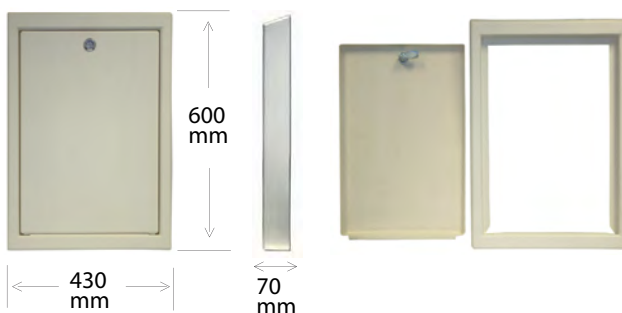

M35064 IS0016

The GRP overbox is screwed to the wall surrounding the existing recessed electric meter box
 ✓ White GRP ✓ Fixings supplied
 ✓ 485mm wide x 685mm high x 40mm deep (approx)

910019 IS5053

Oak Recessed Electric Meter Box Cover

910017 IS5051

Oak Recessed Gas Meter Box Cover

900017 IS5022

The woodgrain effect overbox is screwed to the inside of the current recessed meter box

✓ Teak coloured GRP ✓ Fixings supplied
 ✓ 430mm wide x 600mm high x 70mm deep (approx)

910020 IS5054

Sapele Recessed Electric Meter Box Cover

910018 IS5052

Sapele Recessed Gas Meter Box Cover

900016 IS5021

The woodgrain effect overbox is screwed to the inside of the current recessed meter box

✓ White GRP ✓ Fixings supplied
 ✓ 430mm wide x 600mm high x 70mm deep (approx)

The wooden overbox is screwed to the brickwork surrounding the current recessed meter box

✓ Oak or Sapele (mahogany species) ✓ Fixings supplied
 ✓ 478mm wide x 661mm high x 110mm deep (approx)