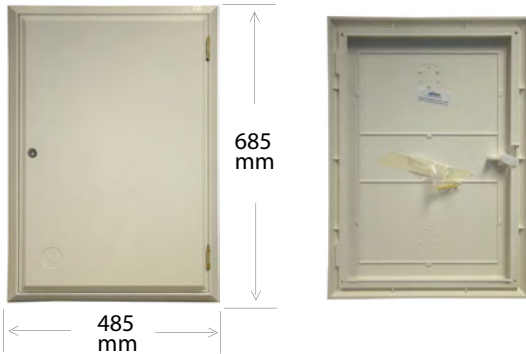

M35064 IS0016

The GRP overbox is screwed to the wall surrounding the existing recessed electric meter box
 ✓ White GRP ✓ Fixings supplied
 ✓ 485mm wide x 685mm high x 40mm deep (approx)

910019 IS5053

Oak Recessed Electric Meter Box Cover

910017 IS5051

Oak Recessed Gas Meter Box Cover

900017 IS5022

The woodgrain effect overbox is screwed to the inside of the current recessed meter box

✓ Teak coloured GRP ✓ Fixings supplied
 ✓ 430mm wide x 600mm high x 70mm deep (approx)

910020 IS5054

Sapele Recessed Electric Meter Box Cover

910018 IS5052

Sapele Recessed Gas Meter Box Cover

900016 IS5021

The woodgrain effect overbox is screwed to the inside of the current recessed meter box

✓ White GRP ✓ Fixings supplied
 ✓ 430mm wide x 600mm high x 70mm deep (approx)

The wooden overbox is screwed to the brickwork surrounding the current recessed meter box

✓ Oak or Sapele (mahogany species) ✓ Fixings supplied
 ✓ 478mm wide x 661mm high x 110mm deep (approx)