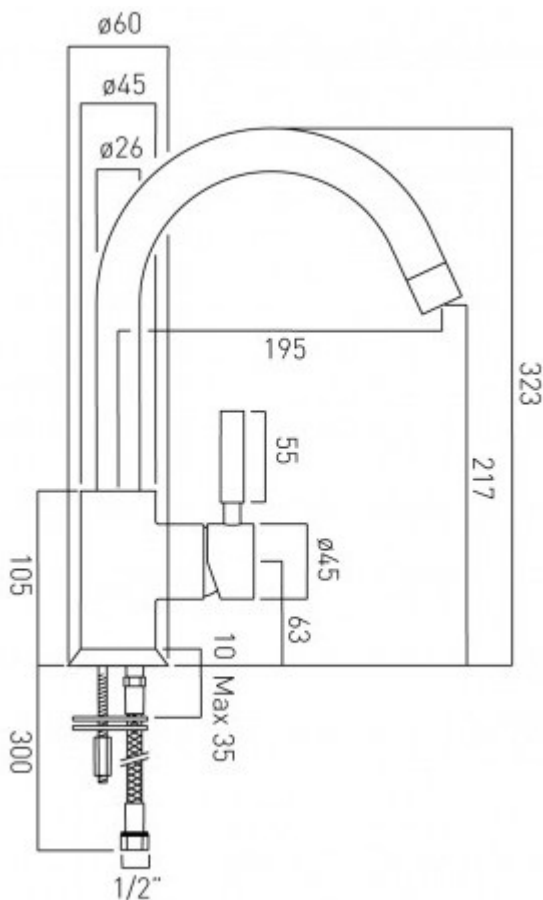

technical drawing

description:

mono sink mixer
single lever
deck mounted
with swivel spout
without pop-up waste
with water flow straightener
with water flow aerator
ceramic cartridge CAR-K35B
2 x 1/2" nut x 400mm flexipipe connections
deck mount drill hole diameter 33mm

finishes:

chrome

minimum operating pressure: 0.3 bar LP

Eco flow regulator: FR-100/5-PLA

guarantee:

12 year guarantee

VADO wedmore road cheddar somerset england bs27 3eb

tel 01934 744466 fax 01934 744345 sales@vado-uk.com www.vado-uk.com