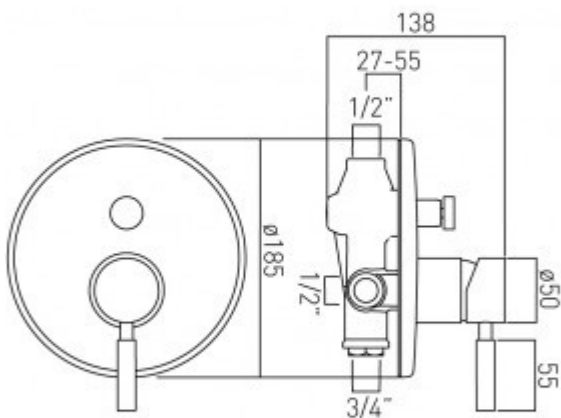

technical drawing

description:

concealed shower valve with diverter
single lever
wall mounted
ceramic cartridge CAR-K40A
2 x 1/2" inlets
1 x 1/2" outlet
1 x 3/4" outlet (3/4"-1/2" adapter supplied)
min-max wall mount 70-95mm
optimum installation depth 83mm