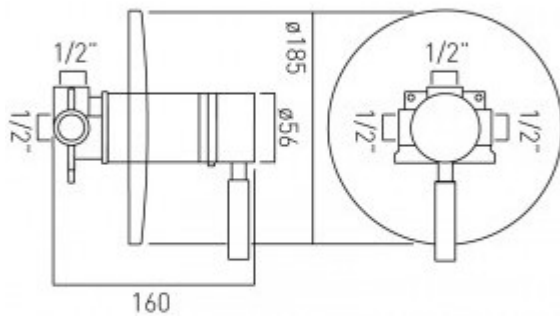

technical drawing

description:

concealed thermostatic shower valve
single lever
wall mounted
thermostatic cartridge CAR-KT46
2 x 1/2" inlets
1 x 1/2" outlet
min-max wall mount 50-100mm
optimum installation depth 75mm