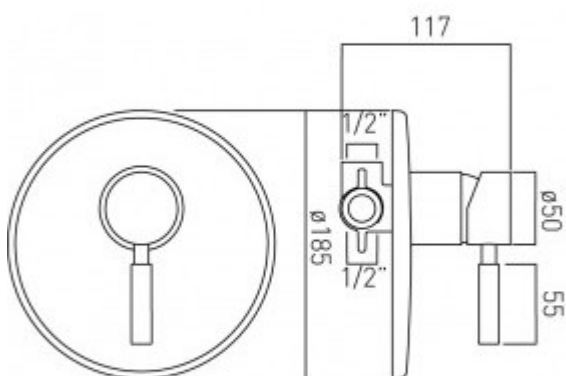

**technical drawing**

**description:**

concealed shower valve  
single lever  
wall mounted  
ceramic cartridge CAR-K40A  
2 x 1/2" inlets  
1 x 1/2" outlet  
min-max wall mount 45-70mm  
optimum installation depth 58mm